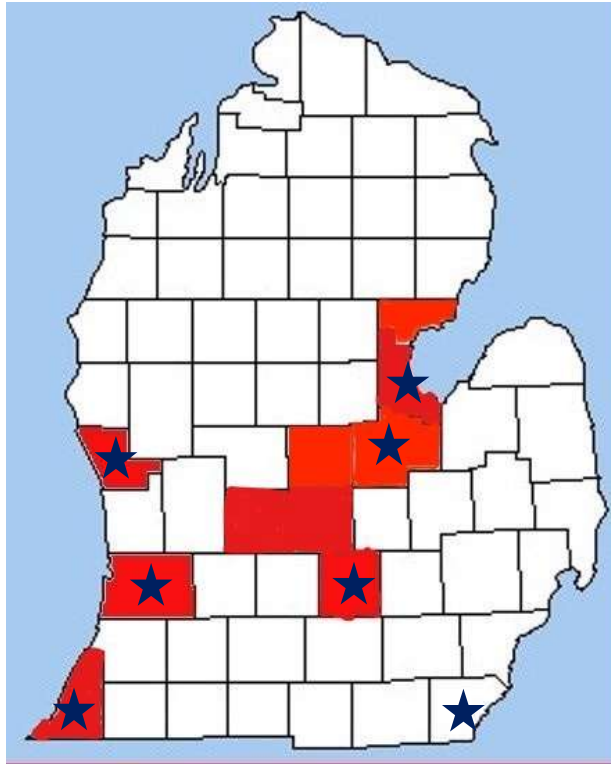

Confirmed Cucurbit Downy Mildew Reports in Michigan and Hausbeck Lab Spore Trap Monitoring Locations, 2022

Confirmed Downy Mildew Symptom Reports in Michigan:

1	Muskegon	7/25 commercial cucumber grower			
2	Allegan	7/25 commercial cucumber grower			
3	Ingham	7/29 research plot cucumber			
4	Bay	8/4 commercial cucumber grower			
5	Arenac	8/4 commercial cucumber grower			
6	Saginaw	8/4 commercial cucumber grower			
7	Gratiot	8/4 commercial cucumber grower			
8	Berrien	8/5 commercial cucumber grower			
9	Ionia	8/5 cucumber home garden			
10	Clinton	8/8 commercial cucumber grower			
11					

Red counties represent locations where cucurbit downy mildew symptoms have been observed in 2022. Stars represent counties with a spore trap collecting data on the presence of *P. cubensis* clade 2 (downy mildew of cucurbits; infects cucumber, cantaloupe), *P. cubensis* clade 1 (downy mildew of cucurbits; infects acorn squash, butternut squash, pumpkin, watermelon) and *P. humuli* (downy mildew of hop) sporangia.