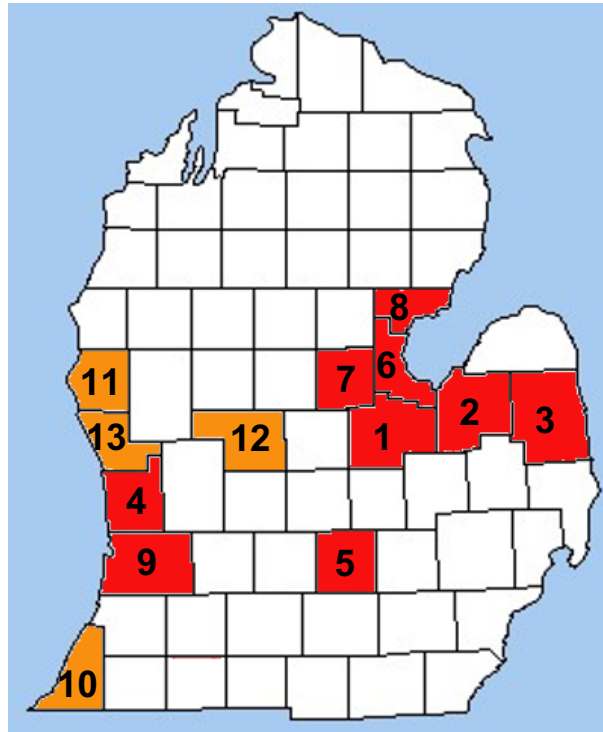

Confirmed Downy Mildew Reports in Michigan, 2021

1	Saginaw	7/14 & 7/19 commercial cucumber grower	12	Montcalm	8/9 commercial cucumber grower
2	Tuscola	7/19 commercial cucumber grower	13	Muskegon	8/9 commercial cucumber grower
3	Sanilac	7/19 commercial cucumber grower			
4	Ottawa	7/22 home owner, cucumber			
5	Ingham	7/23 research plot, cucumber			
6	Bay	7/27 commercial cucumber grower			
7	Midland	7/27 commercial cucumber grower			
8	Arenac	7/27 commercial cucumber grower			
9	Allegan	7/28 commercial cucumber grower			
10	Berrien	8/4 research plot, cucumber			
11	Oceana	8/6 commercial cucumber grower			