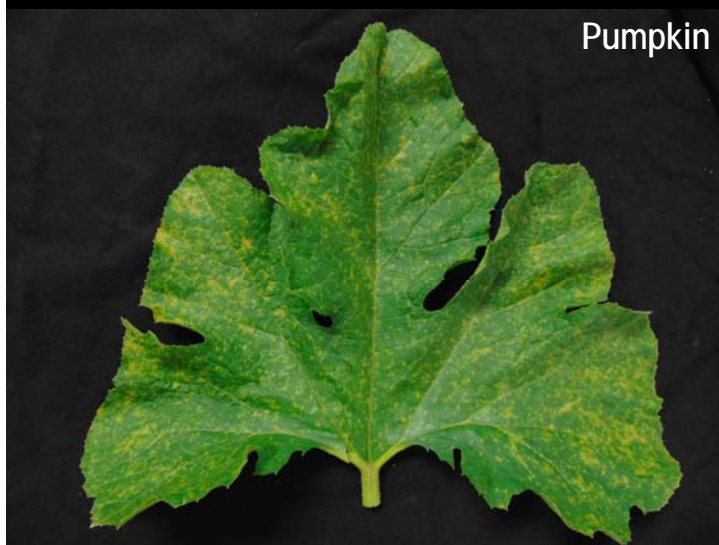

Downy Mildew Symptoms on Cucumber

Upper leaf surface of cucumber

Lower leaf surface of cucumber

Downy Mildew Symptoms on Cucumber

Upper leaf surface of cucumber

Lower leaf surface of cucumber

NOTE: These three pictures are not what would be considered "typical" symptoms of downy mildew on cucumber.

Downy mildew symptoms on cucumber seedlings.

Downy Mildew Symptoms on Other Cucurbit Crops

Melon

Melon

Pumpkin

Yellow
summer
squash

Watermelon

Watermelon